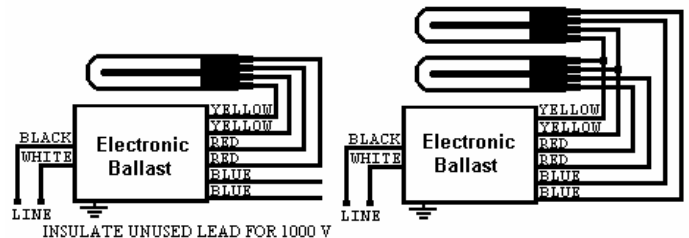

DESCRIPTION

CATALOG: E-724-F-242	BALLAST TYPE: Electronic	STARTING METHOD: Programmed Start	NUMBER OF LAMPS - LAMP TYPE: 1 or 2 - CFM26W/Gx24q, CFM32W/Gx24q, CFM42W/Gx24q

ELECTRICAL CHARACTERISTICS

INPUT VOLTAGE: 120 V ~ ±10%	LAMP WATTS: 26/32/42 w	INPUT WATTS: 93 w	INPUT CURRENT: 0.79 A	PF: > 0.97	FREQUENCY: 50/60 Hz	SOUND RATED: A
MIN START TEMP: 32°F / 0°C	CLASS: P	TYPE: 1 outdoor	BALLAST FACTOR: 0.97	BEF: 1.04	LAMP CONNECTION: PARALLEL	THD (1): < 10%
						NO PCB'S

(1) FOR 2-CFM42W/Gx24q

PHYSICAL CHARACTERISTICS

	CASE DIMENSIONS							
	UNITS	M1	M2	M3	W	L	H	
	INCHES	2.0	4.65	4.21	2.75	5.05	1.50	
	TOL (+/-)	0.01	0.01	0.01	0.05	0.05	0.05	
	MM	50.8	118.3	107.1	69.9	128.3	38.2	
TOL (+/-)	0.25	0.25	0.25	1.30	1.30	1.30		
LEAD LENGTH								
UNITS	BLACK	WHITE	YELLOW	YELLOW	RED	RED	BLUE	BLUE
INCHES	10	10	11.61	11.61	11.61	11.61	11.61	11.61
TOL (+/-)	3/8	3/8	3/8	3/8	3/8	3/8	3/8	3/8
MM	255	255	295	295	295	295	295	295
TOL (+/-)	10	10	10	10	10	10	10	10

CARTON CHARACTERISTICS

UNITS/CARTON 20	CARTONS/LAYER 16+8	# OF LAYERS 9+1	UNITS/PALLET 1824	PIECE WEIGHT 1.21 lbs	CARTON WEIGHT 15.4 lbs	PALLET WEIGHT 2,418 lbs
CARTONS/PALLET 152	CARTON DIMENSIONS 9.5" x 10.5" x 4"		PALLET DIMENSIONS 40" x 48" x 7"		PALLET DIMENSIONS LOADED, INCLUDING WOOD PALLET 40" x 48" x 48"	

MISC.

CARTON LABEL

ELECTRICAL DIAGRAM

PRODUCT LABEL

ISO 9001:2000

SOLA CANADA

LIGHTING & POWER

171 Ambassador Drive
Units 8 & 9
Mississauga, ON
L5T 2J1

Phone: 905-670-0746
Fax: 905-670-9689

www.solacanada.com

Data is based upon tests performed by Industrias Sola Basic in a controlled environment and representative of relative performance. Actual performance can vary depending on operating conditions. Specifications are subject to change without notice.

Made in Mexico by Industrias Sola Basic S.A. de C.V.