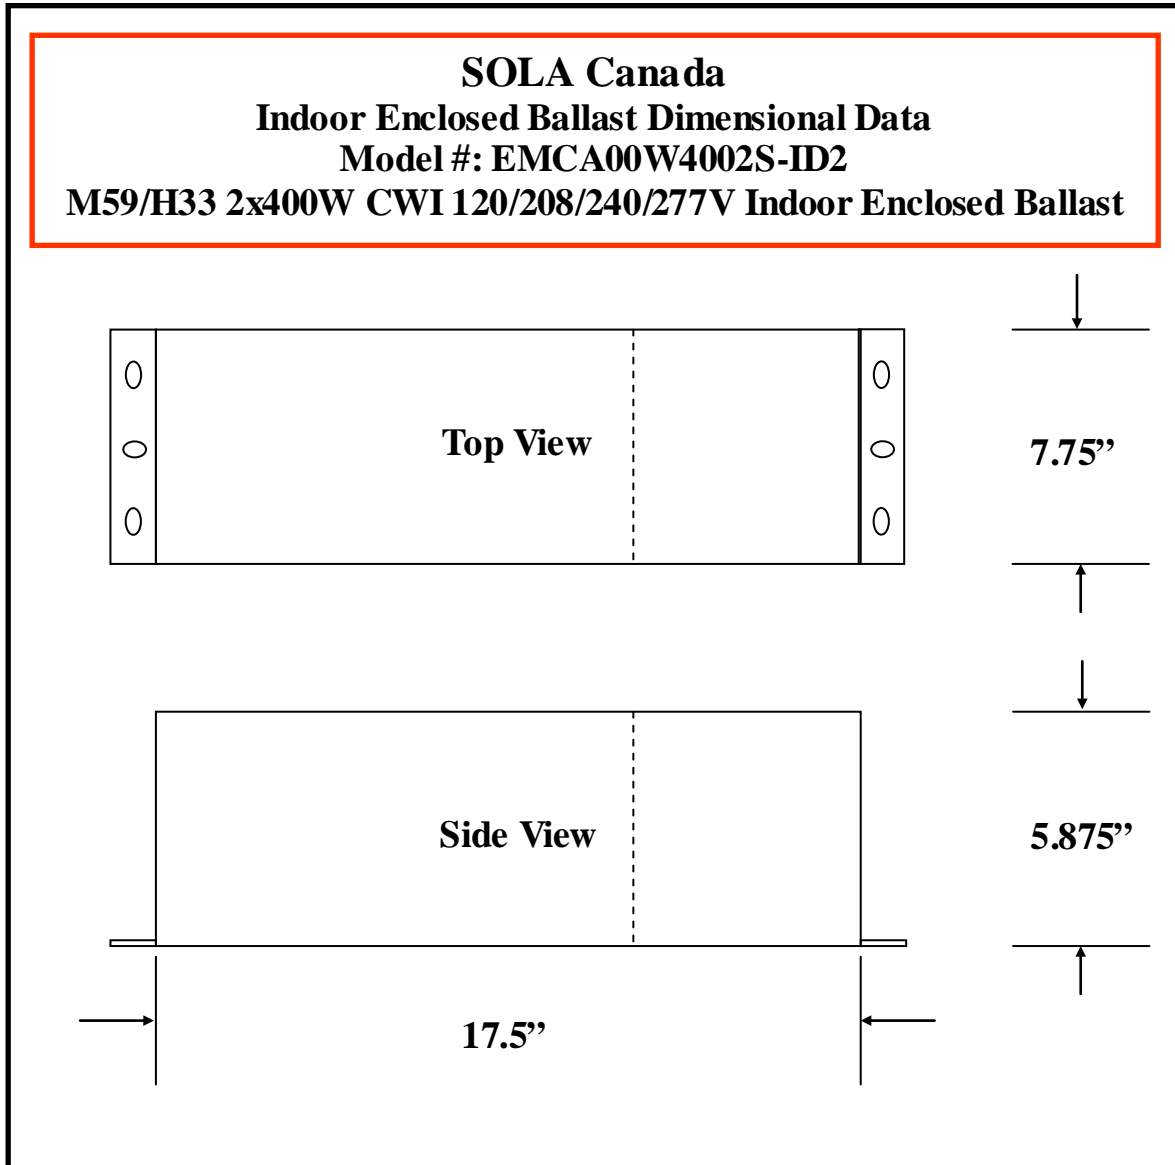

## Technical Data Sheet for HID Indoor Enclosed Ballasts

Wiring Diagram

**SOLA Canada**  
**Indoor Enclosed Ballast Dimensional Data**  
**Model #: EMCA00W4002S-ID2**  
**M59/H33 2x400W CWI 120/208/240/277V Indoor Enclosed Ballast**

Line Voltage (Volts)	120	208	240	277
Line Current (Amps)				
Operating	7.9	4.5	3.95	3.4
Open Circuit	5.7	3.3	3.0	2.60
Starting	6.2	3.6	3.1	2.68
Input Watts (W)	880	880	880	880
Open Circuit Voltage (V)	630	630	630	630
Drop Out Voltage (V)	55	95	110	130
UL(1029) Bench Top Rise	E	D	D	D
Recommended Fuse (Amps)	20	10	10	8
HIGH POTENTIAL TEST (VOLTS)				
1 Minute	2000			
2 Seconds	2500			
Open Circuit Voltage Test(volts)	580-685			
Short-Circuit Current Test (Amps)				
Secondary Current	3.6 - 4.3			
Input Current (Amps)	4.85 - 6.8	2.85 - 3.95	2.40 - 3.45	2.10 - 3.0