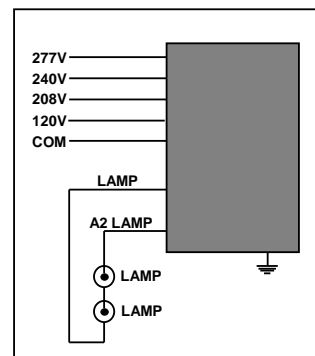

## Technical Data Sheet for HID Indoor Enclosed Ballasts

Wiring Diagram

**SOLA Canada**  
**Indoor Enclosed Ballast Dimensional Data**  
**Model #: EMCA00W4002S-ID2**  
**M59/H33 2x400W CWI 120/208/240/277V Indoor Enclosed Ballast**

Line Voltage (Volts)	120	208	240	277
Line Current (Amps)				
Operating	7.9	4.5	3.95	3.4
Open Circuit	5.7	3.3	3.0	2.60
Starting	6.2	3.6	3.1	2.68
Input Watts (W)	880	880	880	880
Open Circuit Voltage (V)	630	630	630	630
Drop Out Voltage (V)	55	95	110	130
UL(1029) Bench Top Rise	E	D	D	D
Recommended Fuse (Amps)	20	10	10	8
HIGH POTENTIAL TEST (VOLTS)				
1 Minute	2000			
2 Seconds	2500			
Open Circuit Voltage Test(volts)	580-685			
Short-Circuit Current Test (Amps)				
Secondary Current	3.6 - 4.3			
Input Current (Amps)	4.85 - 6.8	2.85 - 3.95	2.40 - 3.45	2.10 - 3.0